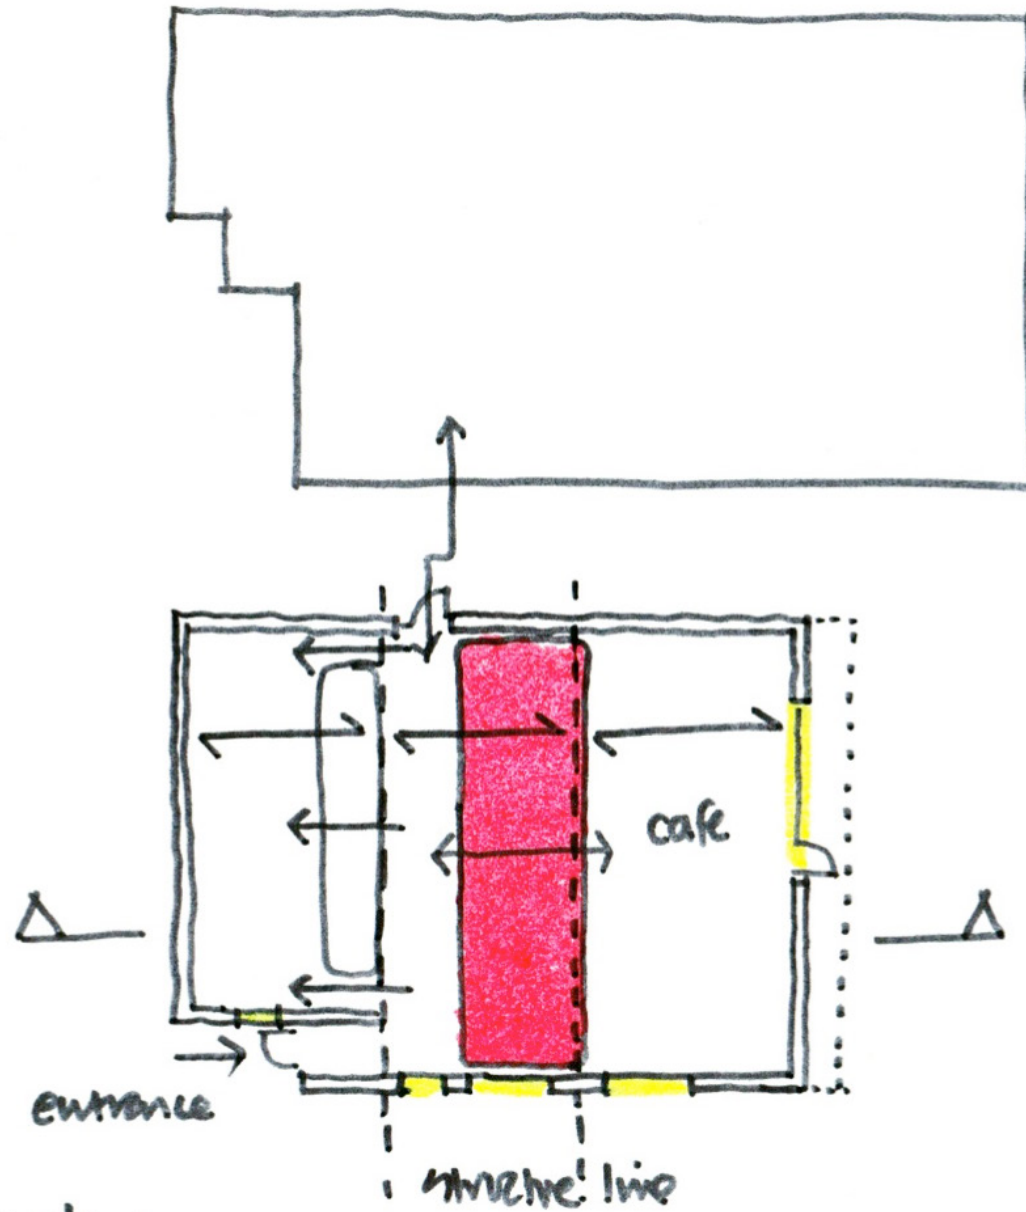

ground floor plan