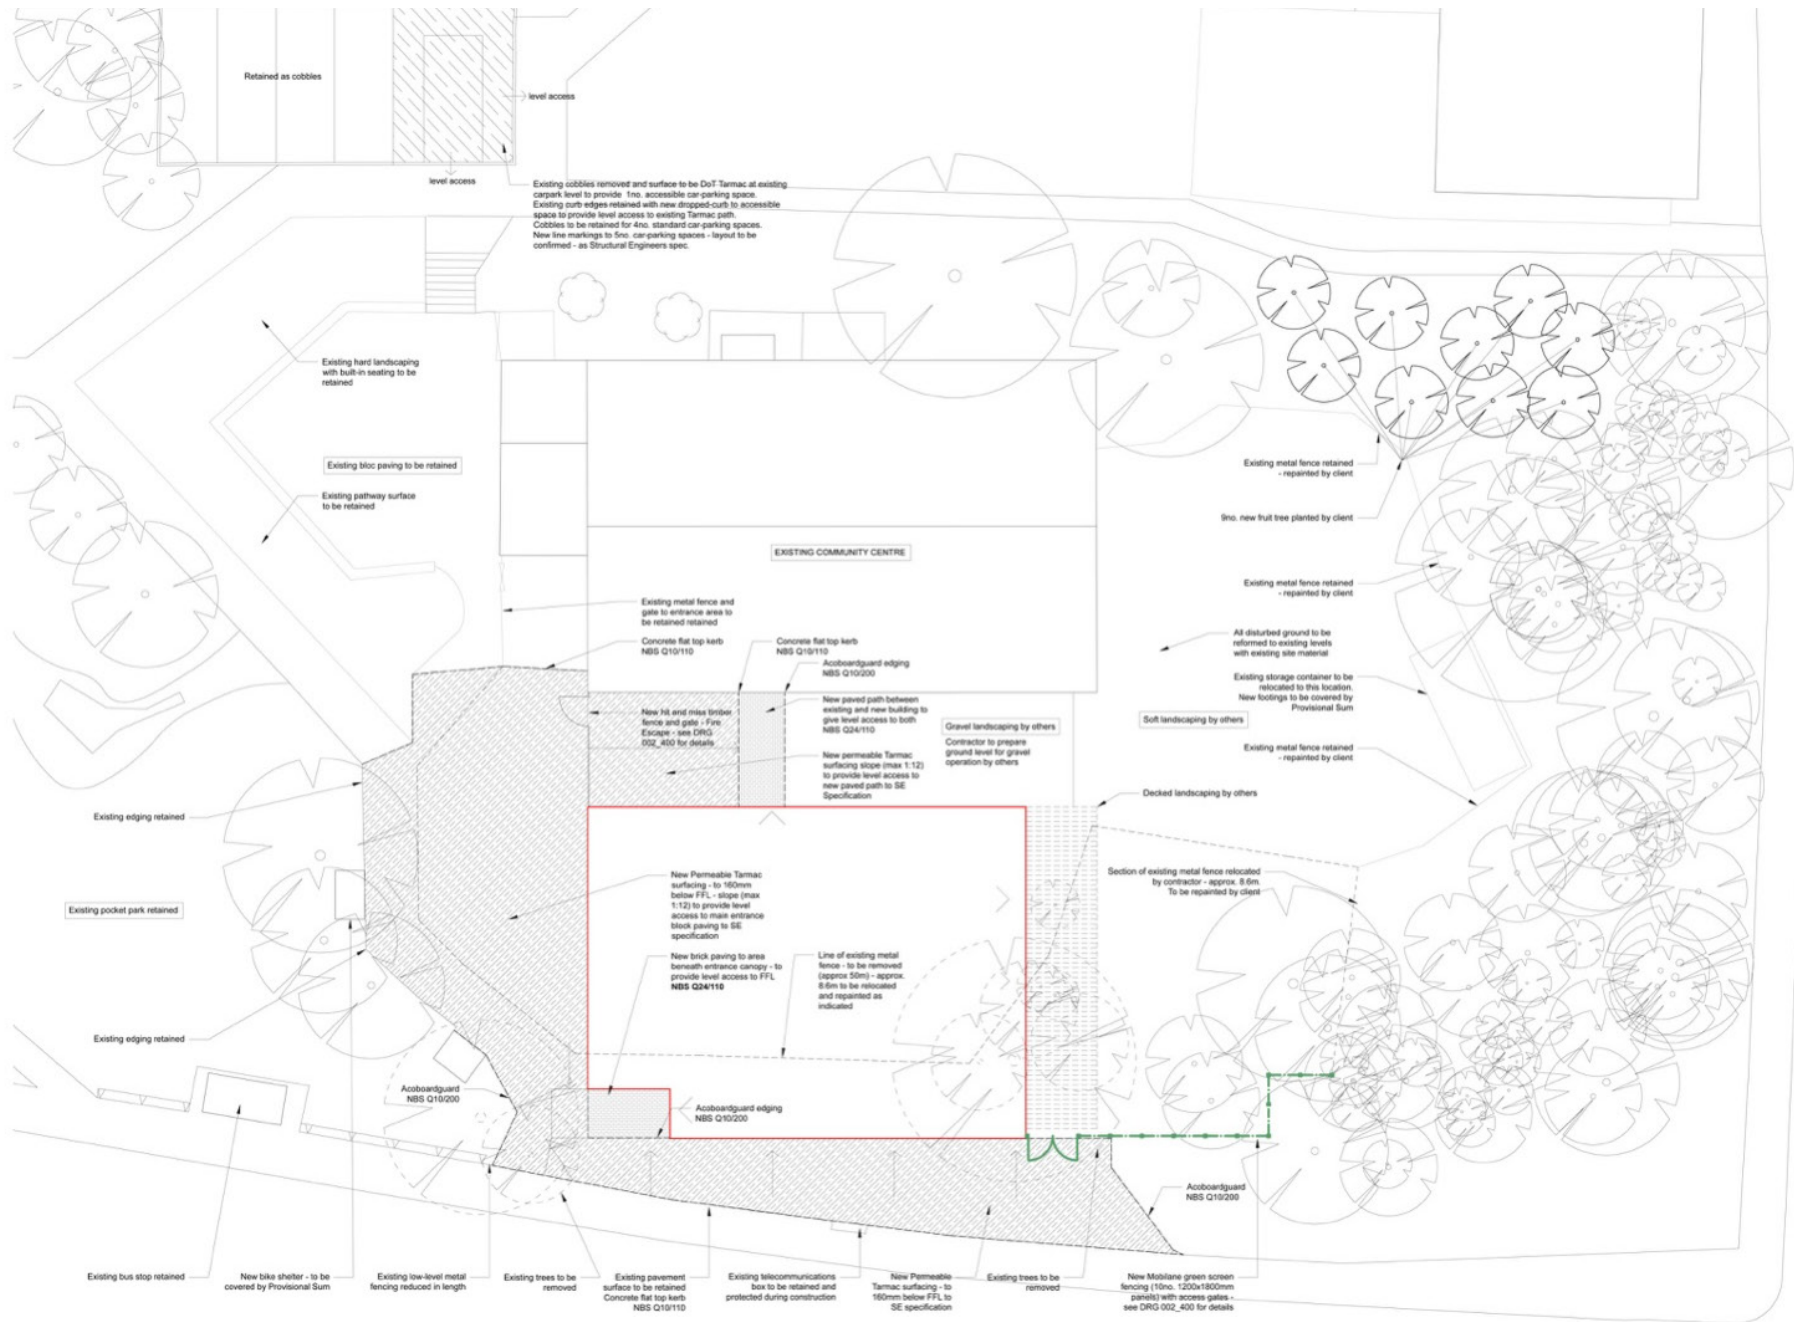

Producing the working drawings with the help of...